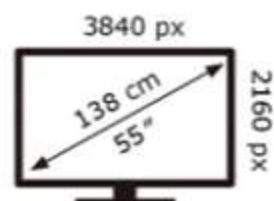

2019/2013

ABCDEF **G**
HDR
122 kWh/1000h