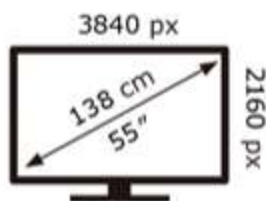

Samsung

QE55S85HAE

Samsung

QE55S85HAE

**75** kWh/1000h

**75** kWh/1000h

ABCDEF **G**  
**HDR**  
**122** kWh/1000h

2019/2013